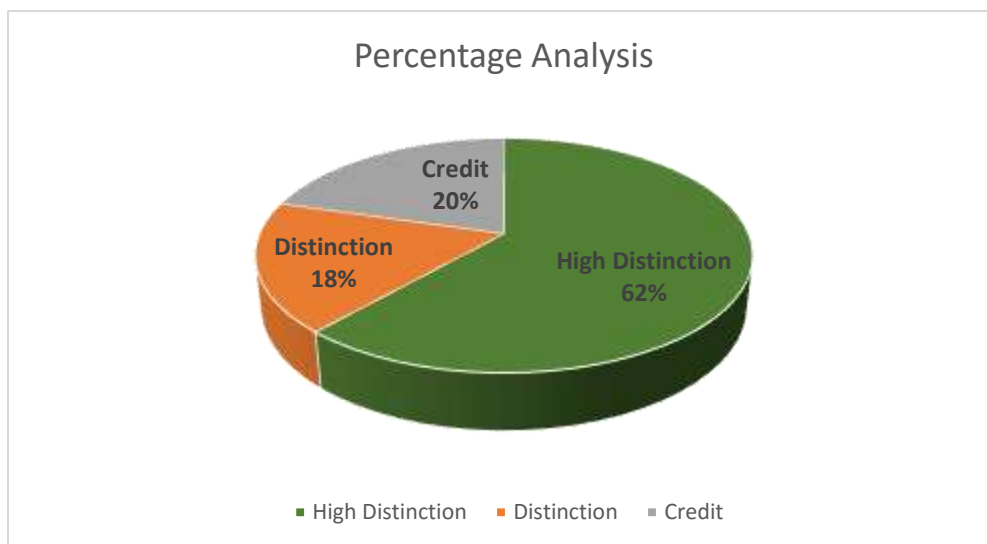

NPS INTERNATIONAL, MYSORE
AISSE - 2017 (CLASS X)

CGPA Range	No. of Students
No. of 10 CGPAs	4
No. of 9.8 CGPAs	1
No. of 9.6 CGPAs	1
No. of 9.0 to 9.4 CGPAs	18
No. of 8.0 to 8.8 CGPAs	7
No. of 7.0 to 7.8 CGPAs	5
No. of 6.0 to 6.8 CGPAs	3
No. of 5.0 to 5.8 CGPAs	0

High Distinction	Distinction	Credit
24	7	8