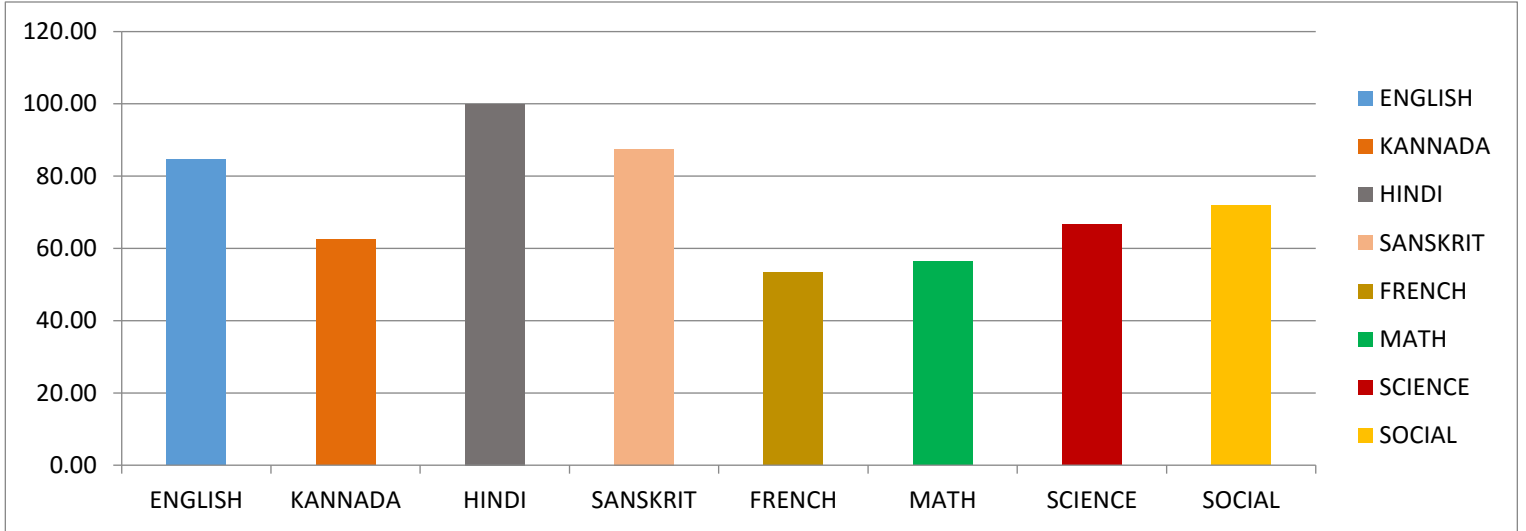

NPS INTERNATIONAL, MYSORE

AISSE - 2017 (CLASS X)

SUBJECT WISE ANALYSIS

ENGLISH	84.62
KANNADA	62.50
HINDI	100.00
SANSKRIT	87.50
FRENCH	53.33
MATH	56.41
SCIENCE	66.67
SOCIAL	71.79