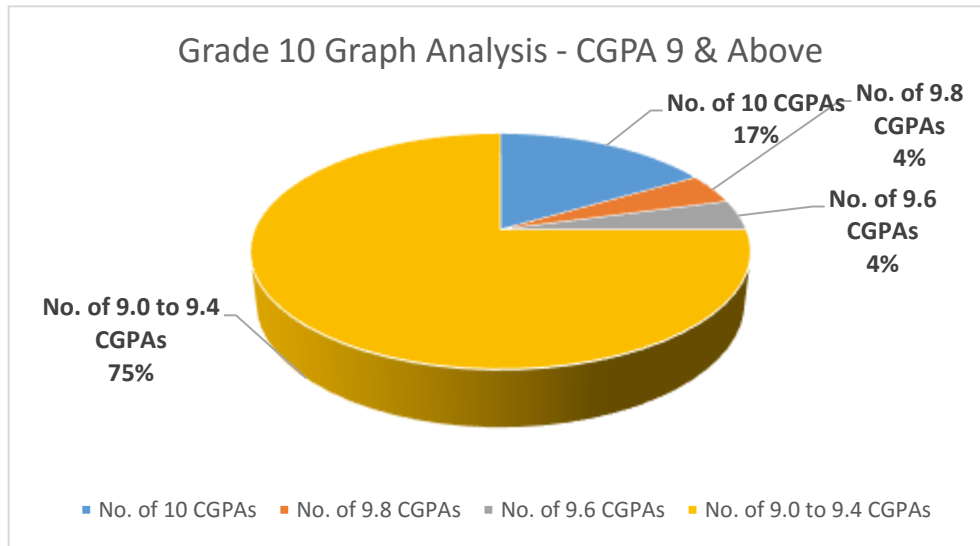

NPS INTERNATIONAL, MYSORE
AISSE - 2017 (CLASS X)

SUBJECT	No. of Students Appeared	No. of A1' s (10 GP)	% of A1's	No. of A2' s (9 GP)	% of A2's	% of A's(81% and above)
ENGLISH	39	14	35.90	19	48.72	84.62
KANNADA	8	3	37.50	2	25.00	62.50
HINDI	8	3	37.50	5	62.50	100.00
SANSKRIT	8	3	37.50	4	50.00	87.50
FRENCH	15	1	6.67	7	46.67	53.33
MATH	39	7	17.95	15	38.46	56.41
SCIENCE	39	4	10.26	22	56.41	66.67
SOCIAL	39	13	33.33	15	38.46	71.79